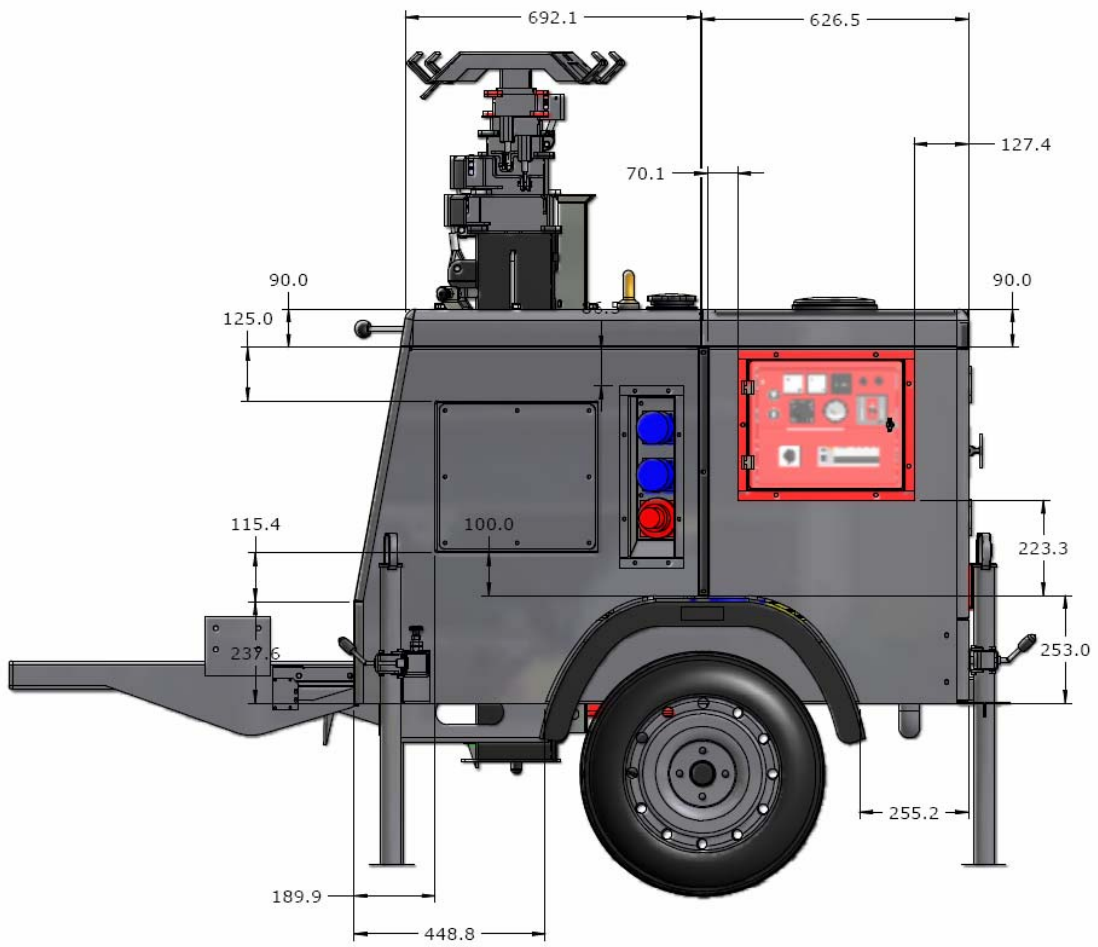

COMPACT LIGHTING TOWER

CANOPY DETAILS

RIGHT SIDE

LEFT SIDE

FRONT SIDE

REAR SIDE

TOP SIDE