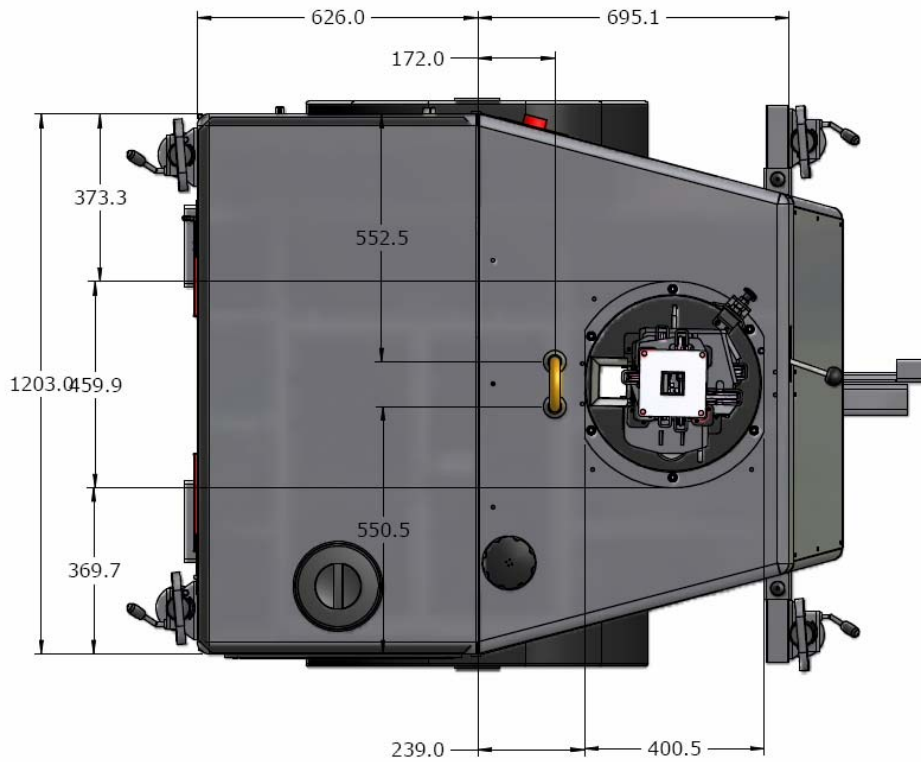

COMPACT LIGHTING TOWER

CANOPY DETAILS

RIGHT SIDE

LEFT SIDE

FRONT SIDE

REAR SIDE

TOP SIDE