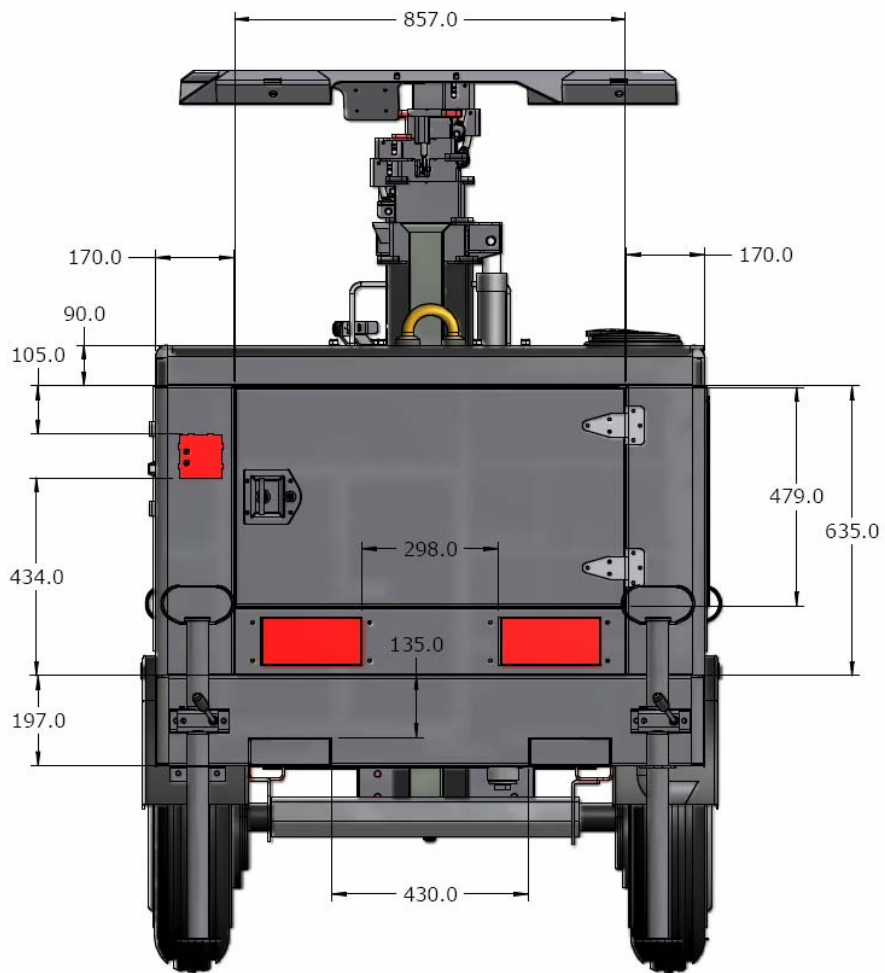

COMPACT LIGHTING TOWER

CANOPY DETAILS

RIGHT SIDE

LEFT SIDE

FRONT SIDE

REAR SIDE

TOP SIDE