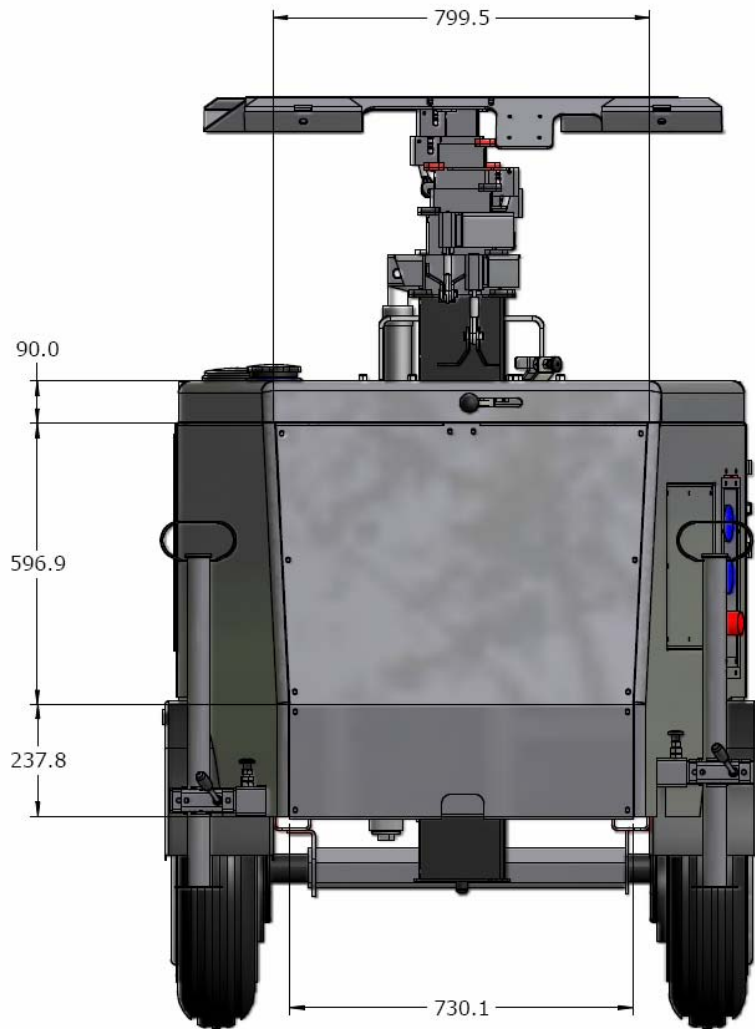

COMPACT LIGHTING TOWER

CANOPY DETAILS

RIGHT SIDE

LEFT SIDE

FRONT SIDE

REAR SIDE

TOP SIDE