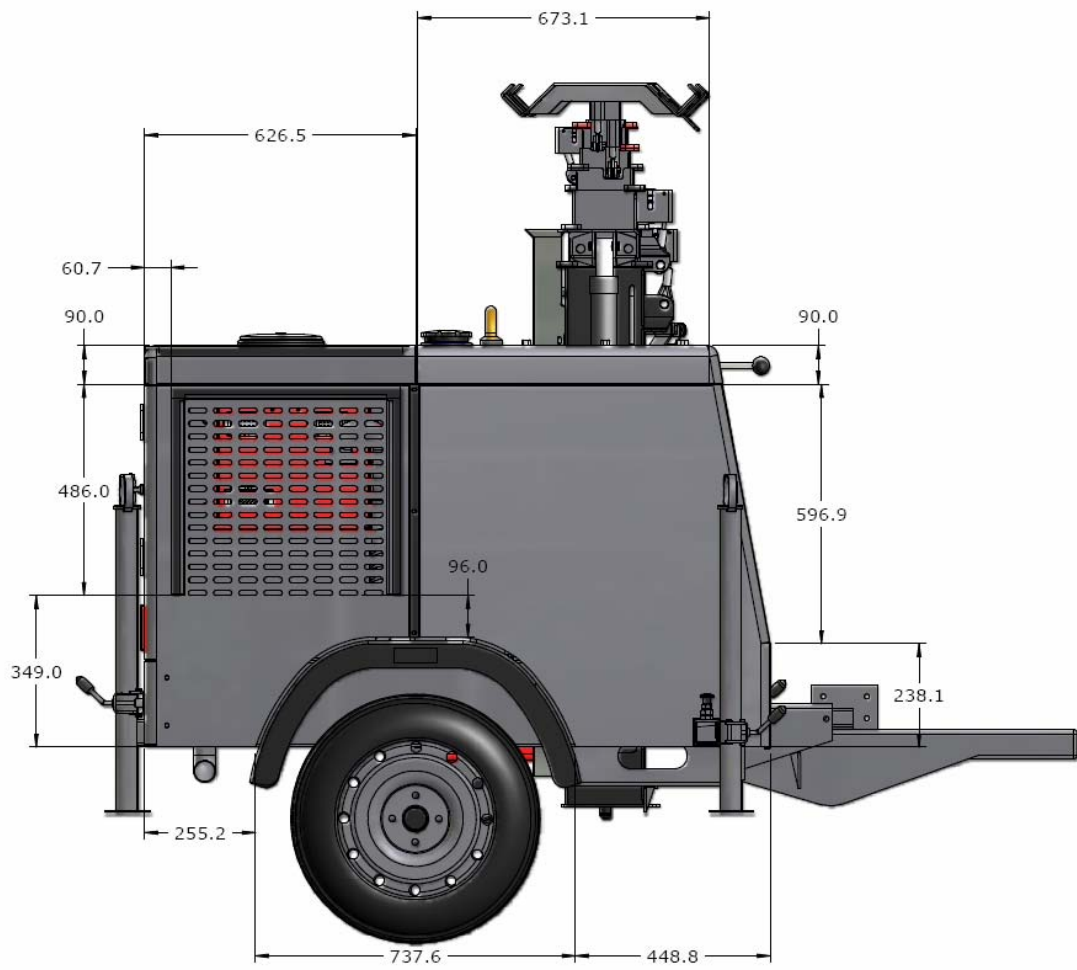

COMPACT LIGHTING TOWER

CANOPY DETAILS

RIGHT SIDE

LEFT SIDE

FRONT SIDE

REAR SIDE

TOP SIDE